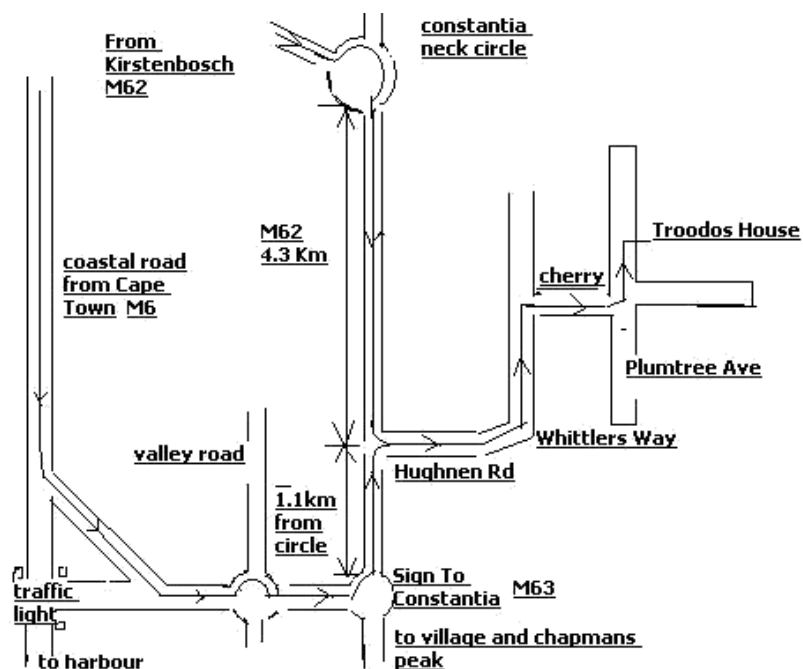

Directions from the Waterfront along the Coastal Route:

Follow the M6 through Seapoint / Camps Bay / Llandudno to Hout Bay. Going down The road you will approach a traffic light, immediately before this light is a left turn sign says M63 Constantia. Take this left turn and drive past the first Circle and turn left at the second circle (reads Constantia M63) From this circle you drive 1.1Km and turn up Hughenden Road proceed for 100 meters the road bears left and becomes Whittlers Way follow this road a short distance and turn right at the first road Cherry Laan go up to the T. This is Plumtree Ave. Turn left pass the first road on your right a few meters on is Troodos House No 8.

PLEASE NOTE:

IF YOU ARE USING A GPS DEVICE PLEASE NOTE IT IS INCORRECT AND YOU WILL GET LOST. EITHER ENTER 8 PLUMTREE AVE VIA WHITTLERS WAY OR USE THE COORDINATES ABOVE.

Contact:

Gay and Tony Stemmett

Address: